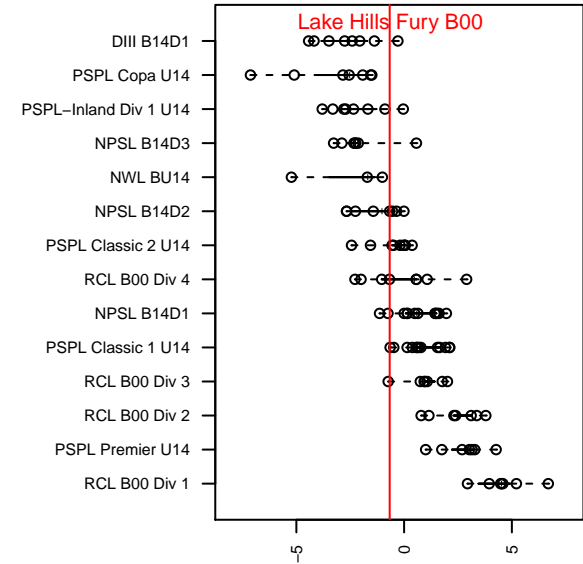

**attack and defense rating
relative to others at age
and all opponents in last 13 months**