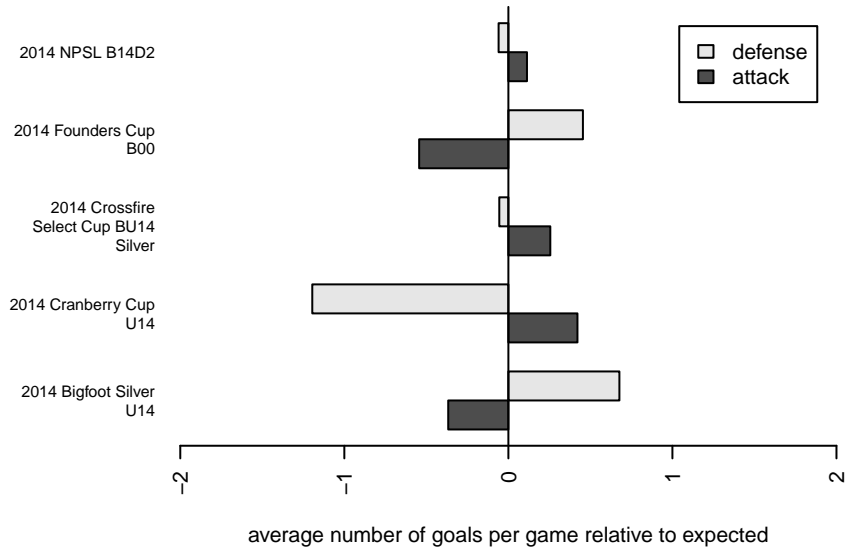

Performance relative to 13 month average