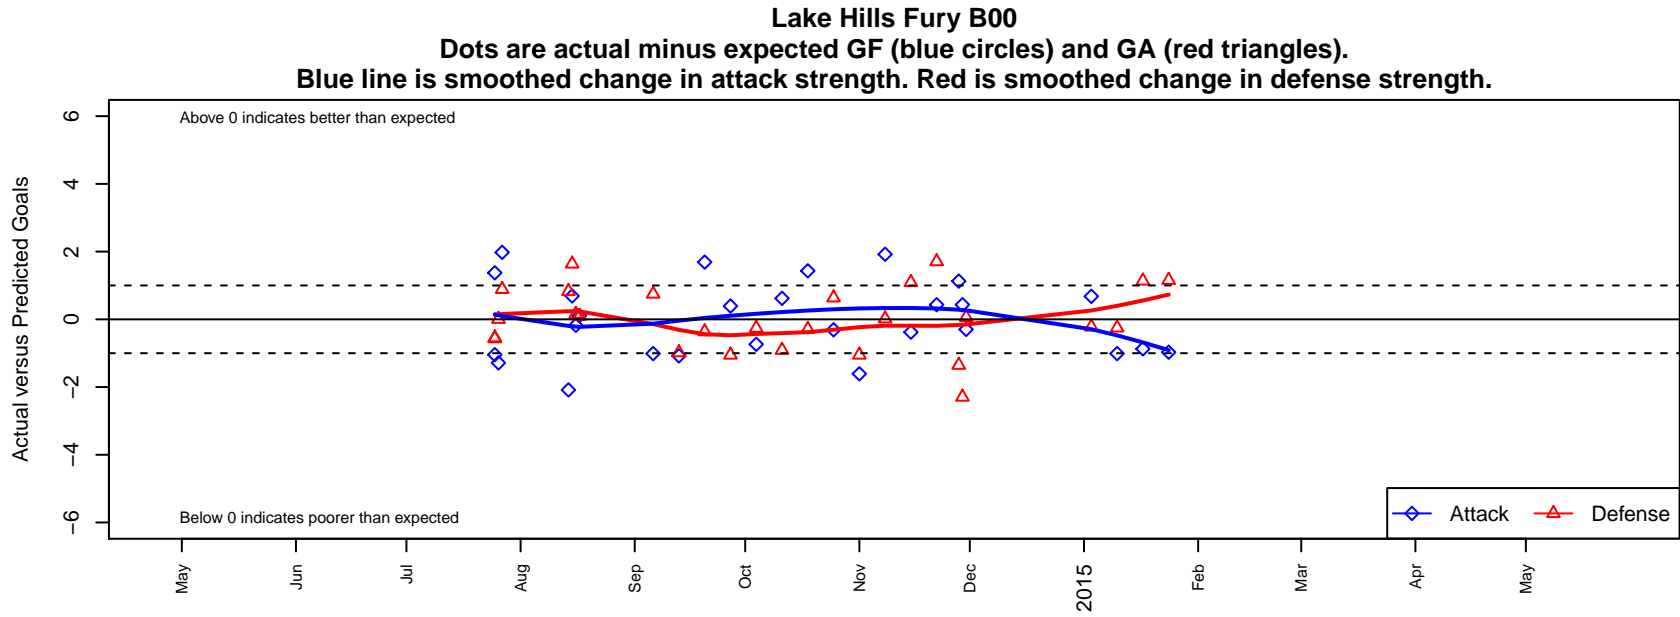

## Lake Hills Fury B00

Lake Hills SC  
Bellevue, WA  
B00 total strength=1026  
attack=2.51 defense=1.91  
fall league = NPSL B14D2

alt names used:  
LAKE HILLS LHSC FURY B00 ()  
Lake Hills B00 Fury  
2014 Lake Hills Fury B00

Venues played:  
2014 Crossfire Select Cup BU14 Silver  
2014 Bigfoot Silver U14  
2014 NPSL B14D2  
2014 Cranberry Cup U14  
2014 Founders Cup B00

**attack and defense variance (black dot)  
relative to other teams  
and top 10 in region**