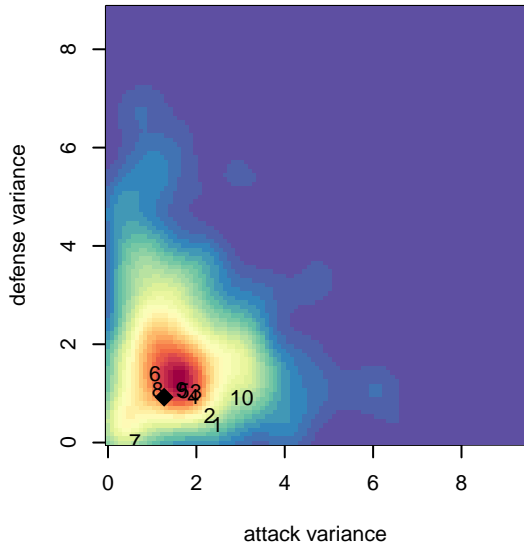

## Lake Hills Fury B00

Lake Hills SC  
Bellevue, WA  
B00 total strength=1026  
attack=2.51 defense=1.91  
fall league = NPSL B14D2

alt names used:  
LAKE HILLS LHSC FURY B00 ()  
Lake Hills B00 Fury  
2014 Lake Hills Fury B00

Venues played:  
2014 Crossfire Select Cup BU14 Silver  
2014 Bigfoot Silver U14  
2014 NPSL B14D2  
2014 Cranberry Cup U14  
2014 Founders Cup B00

**attack and defense variance (black dot)  
relative to other teams  
and top 10 in region**