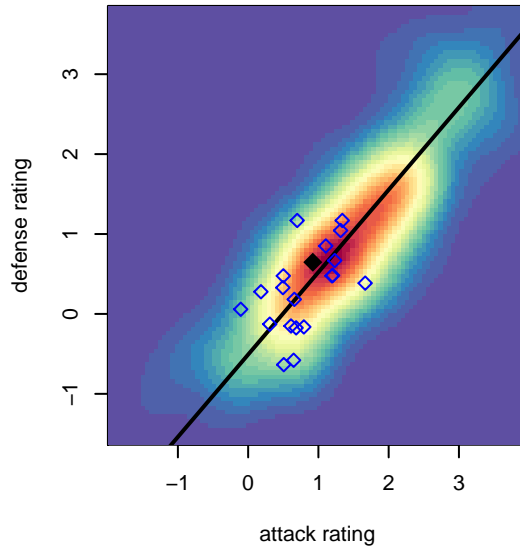

**attack and defense rating
relative to others at age
and all opponents in last 13 months**